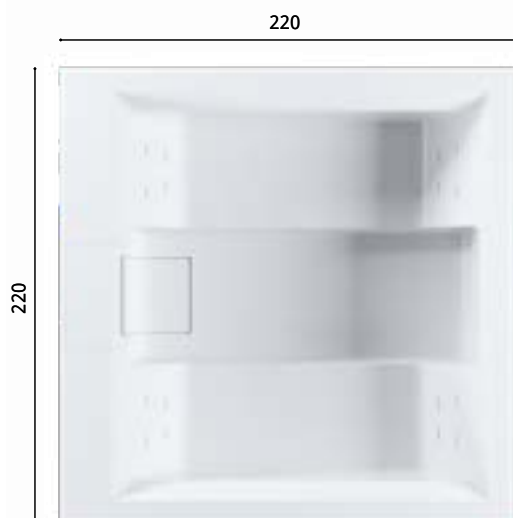

TIME

220 X 220 cm