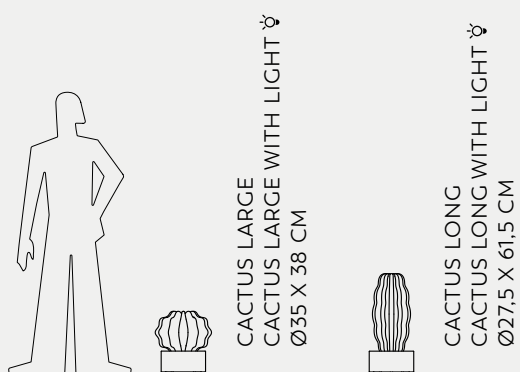

☽ AVAILABLE WITH LIGHT

GIFTS

CACTUS

Alessandra Baldereschi