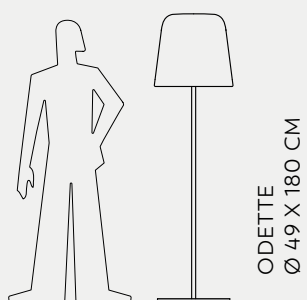

LIGHTS

ODETTE

Serralunga