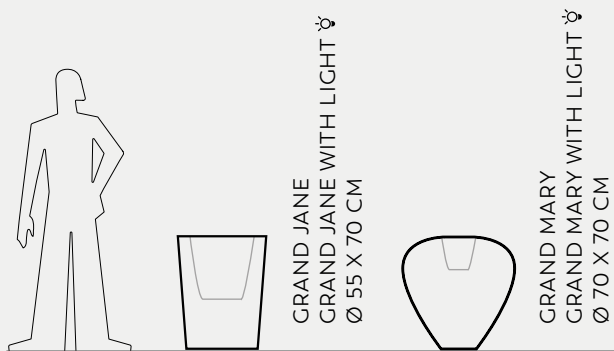

☽ AVAILABLE WITH LIGHT

POTS

GRAND JANE / GRAND MARY

Marc Sadler