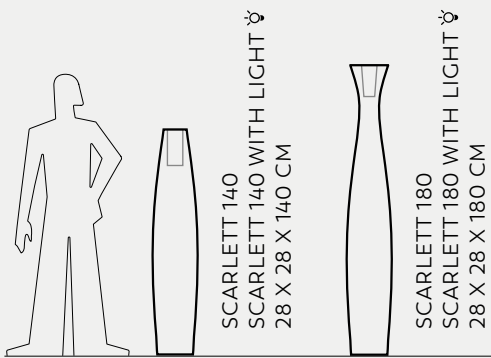

☽ AVAILABLE WITH LIGHT

POTS

SCARLETT

Christophe Pillet