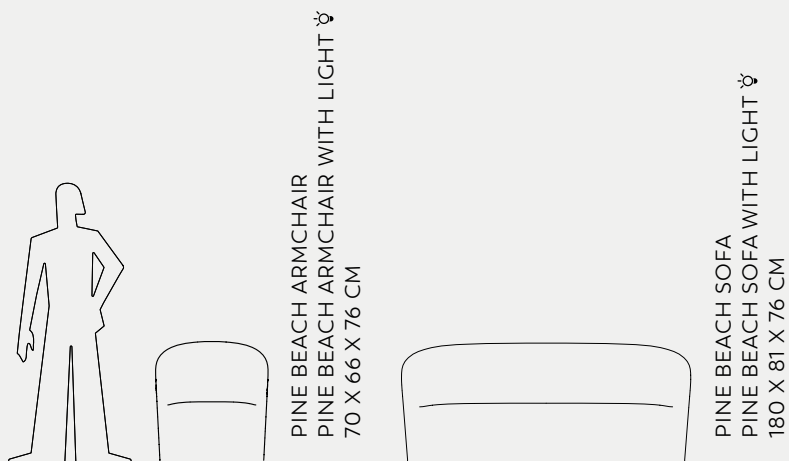

One Slim Sofa