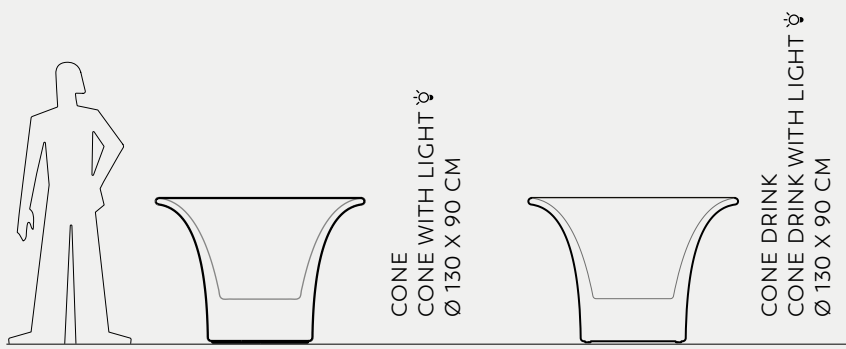

CONE
pag. 68

PRIMAVERA
pag. 72

VAS FAMILY & BIG-BO
pag. 76