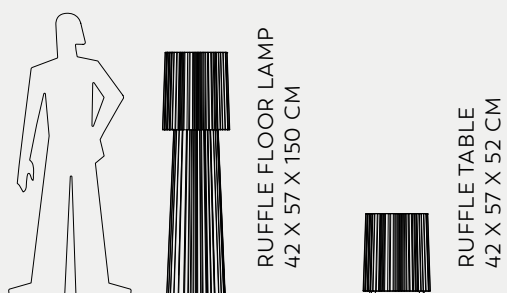

RUFFLE FLOOR LAMP
42 X 57 X 150 CM

RUFFLE TABLE
42 X 57 X 52 CM

LIGHTS

RUFFLE

Garth Roberts