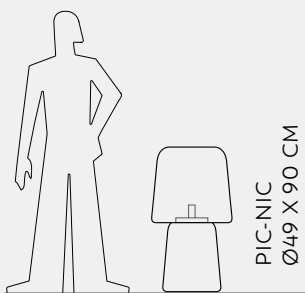

MOLESKIN FINISHING AVAILABLE

LIGHTS

PIC-NIC

Joan Gaspar