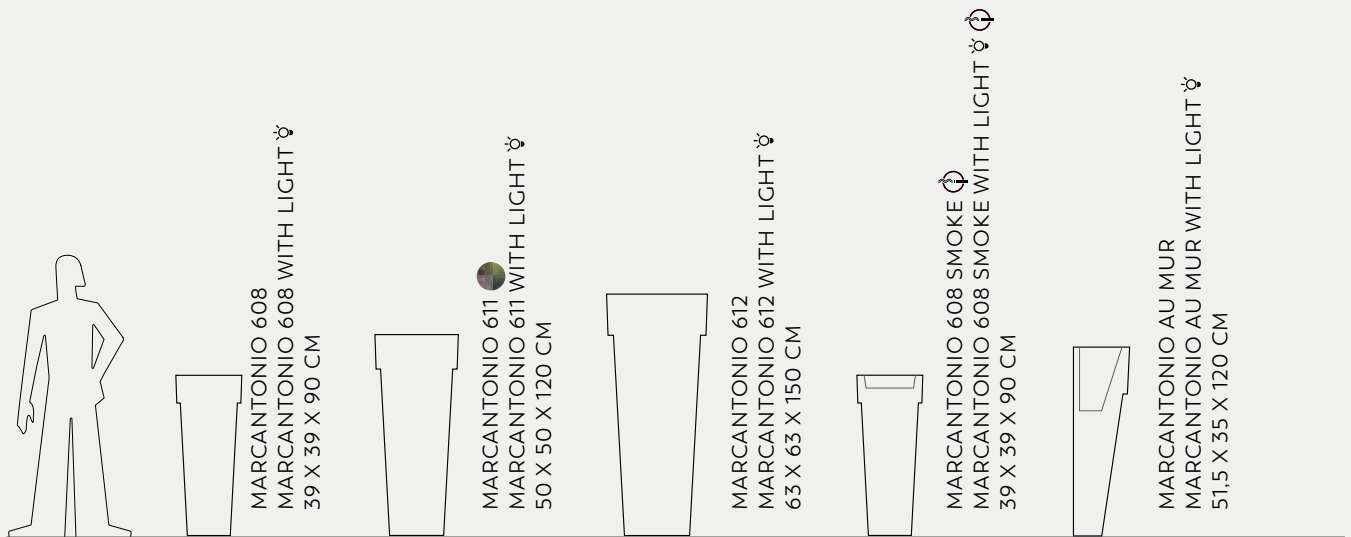

Lluna 110 with light

MOLESKIN FINISHING AVAILABLE
only for Marcantonio 611

☼ AVAILABLE WITH LIGHT

POTS

MARCANTONIO

Serralunga