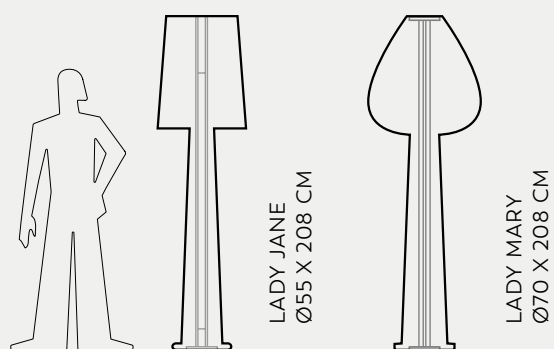

LIGHTS

LADY JANE / LADY MARY

Marc Sadler