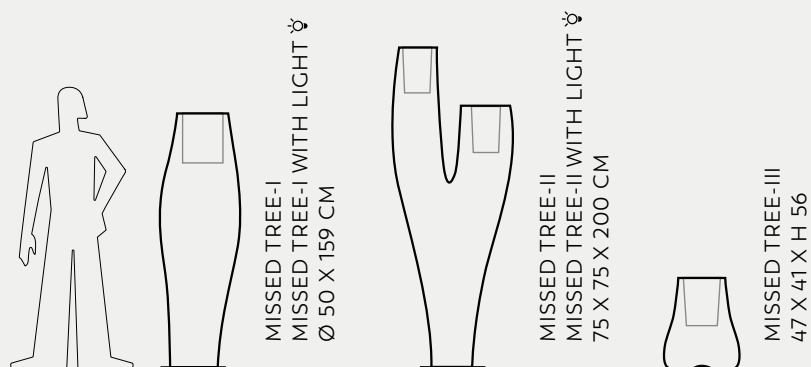

☞ AVAILABLE WITH LIGHT

ART

MISSED TREE

Jean-Marie Massaud