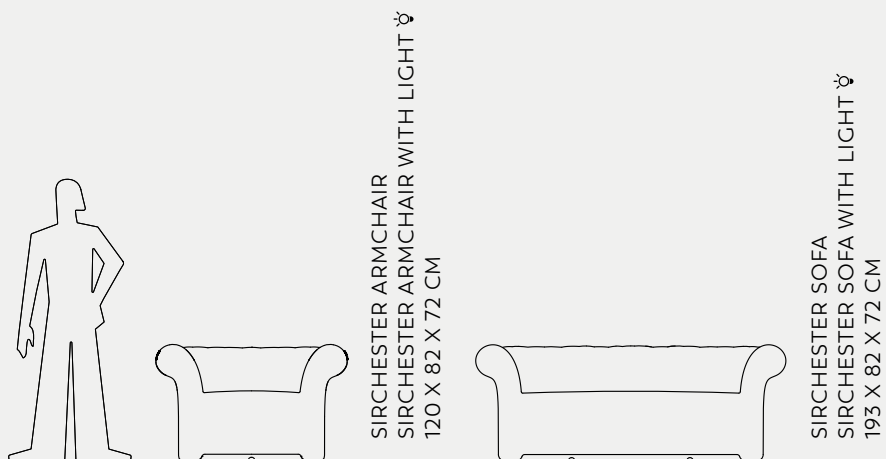

*Pine Beach Sofa and Armchair
Juju table*