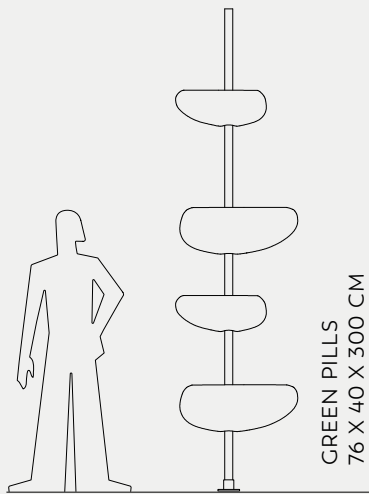

POTS

GREEN PILLS

ZPZ Partners