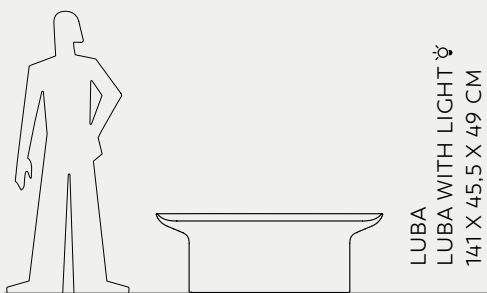

# LOOP

Christophe Pillet

*Loop - Moleskin Finishing*

*Sirchester sofa*

Loop

LUBA  
LUBA WITH LIGHT ✂  
141 X 45,5 X 49 CM

MOLESKIN FINISHING AVAILABLE

BENCHES