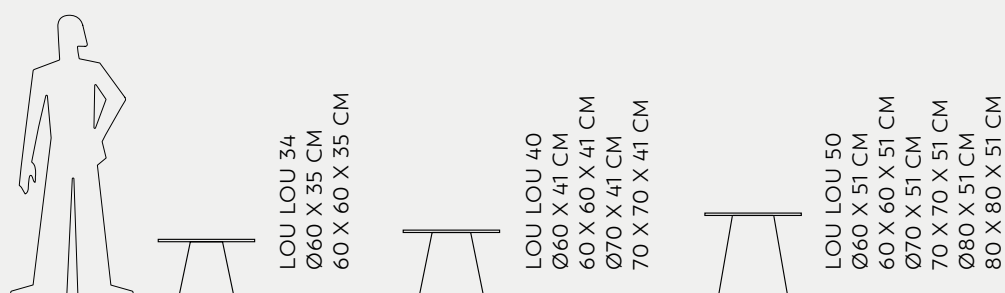

COFFEE TABLES

LOU LOU

Raffaella Mangiarotti