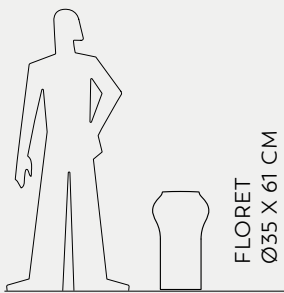

LIGHTS

FLORET

Raffaella Mangiarotti