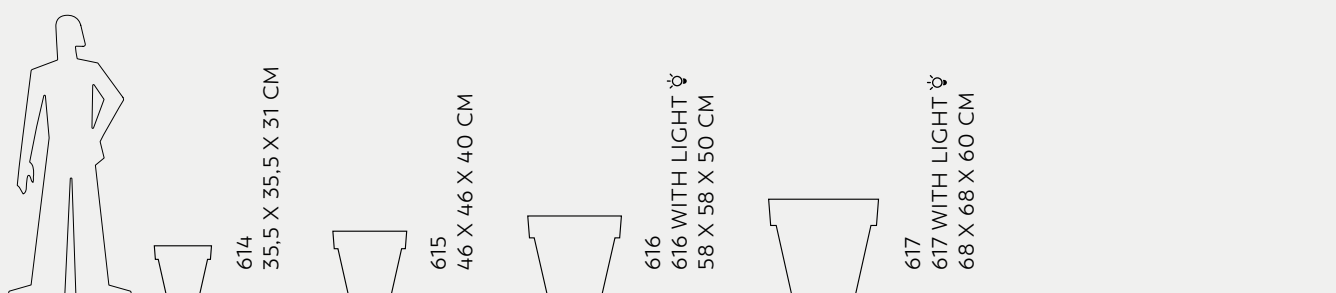

☼ AVAILABLE WITH LIGHT

SCRATCHED SURFACE

POTS

BORDATO LISCIO

Serralunga