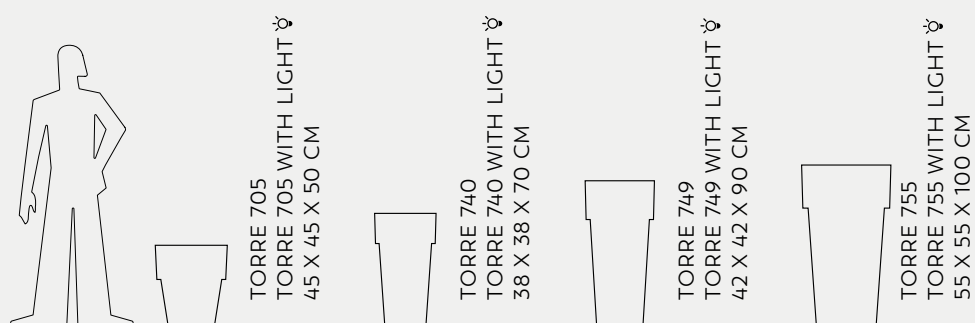

Sevres Medium — Lacquered finishing