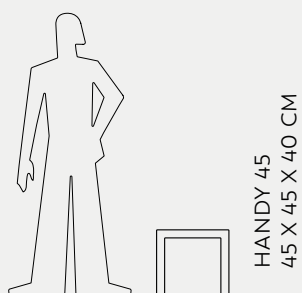

HANDY 45
45 X 45 X 40 CM

COFFEE TABLES

HANDY 45

Luisa Bocchietto