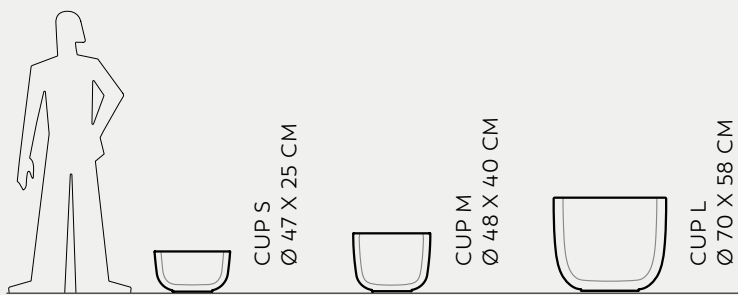

Cubotti Light