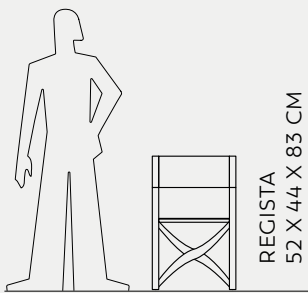

CHAIRS

REGISTA

Michel Boucquillon