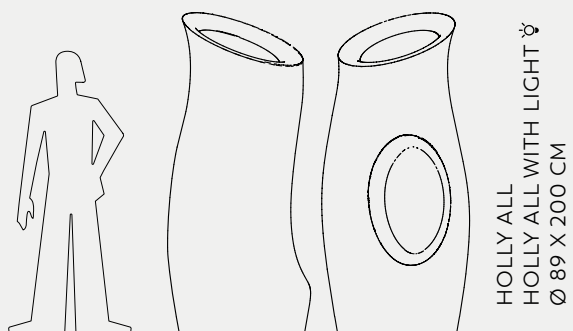

☛ AVAILABLE WITH LIGHT

ART

HOLLY ALL

Philippe Starck
Eugeni Quitllet