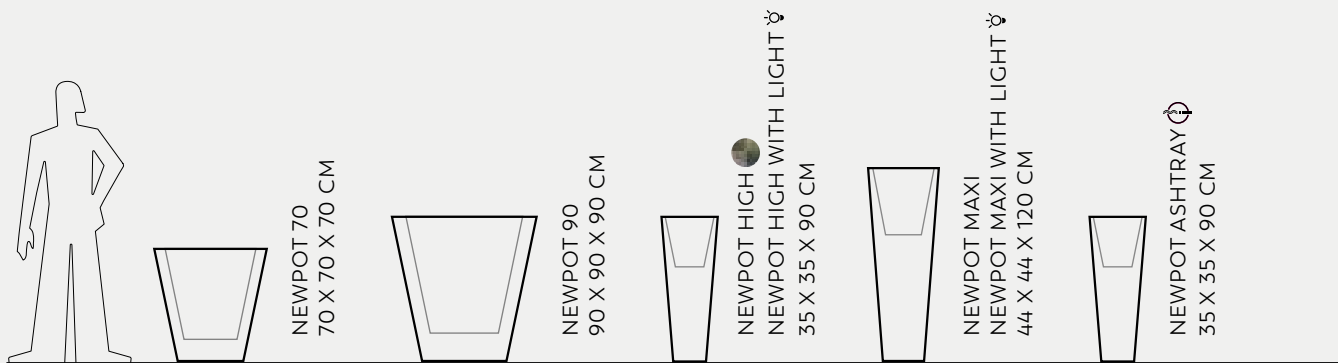

# NEOCLASSIC

Serralunga

*Neoclassic Quadro Liscio*

*Neoclassic Cassetta Liscia*

POTS

**NEWPOT**

Paolo Rizzatto

☼ AVAILABLE WITH LIGHT  
 MOLESKIN FINISHING AVAILABLE  
 (Only for Newpot High and Newpot60)