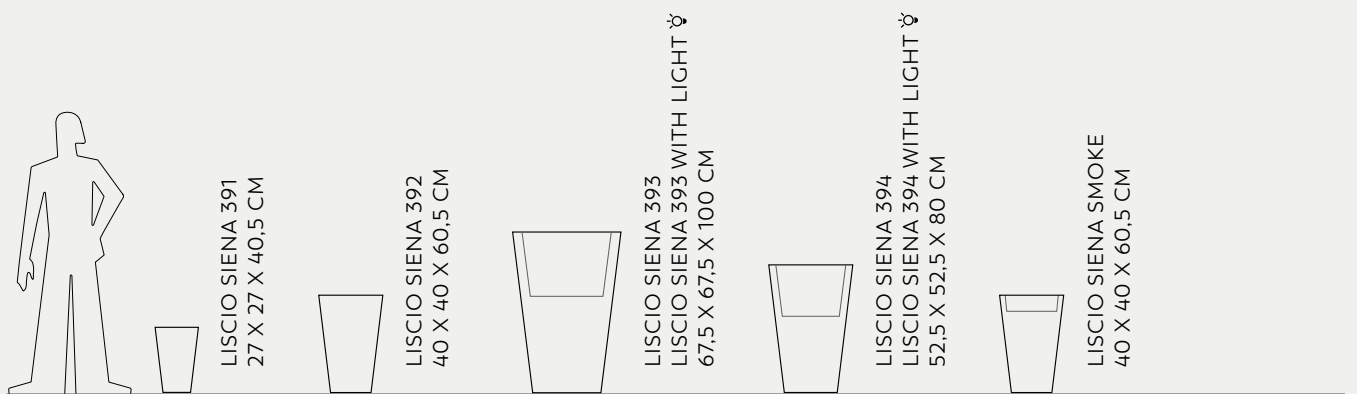

Luisa Bocchietto

*Kabin Maxi — Lacquered finishing*

*Kabin High— Lacquered finishing*

*Kabin Maxi with light*

*Kabin High*

*Kabin Long*

☼ AVAILABLE WITH LIGHT

SCRATCHED SURFACE