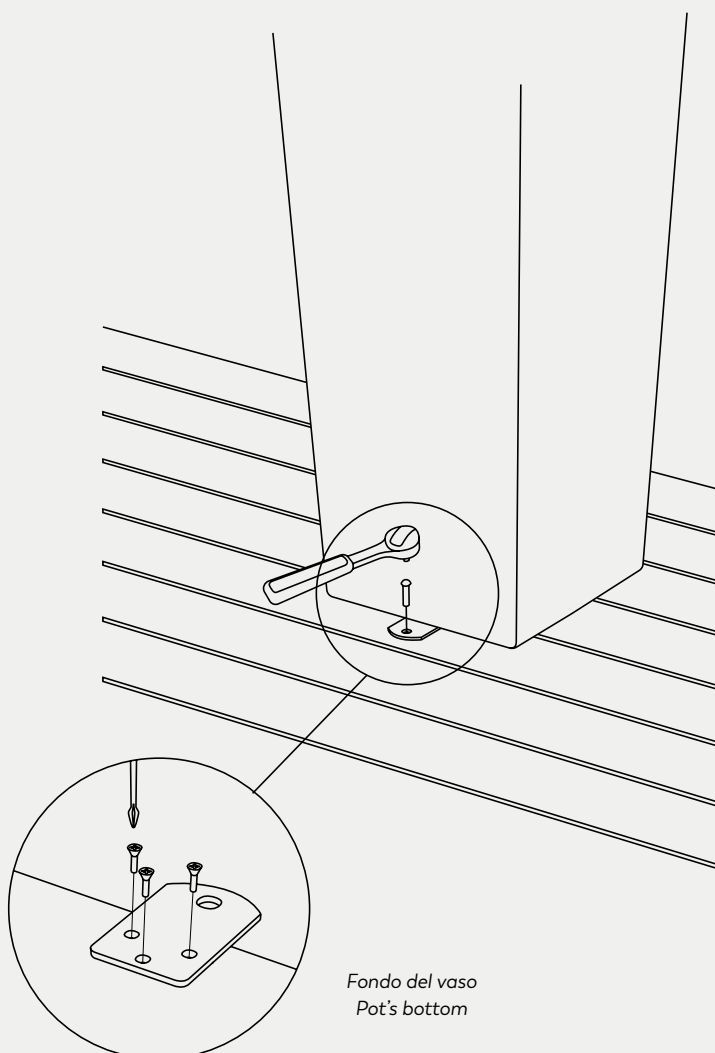

FISSAGGIO A TERRA GROUND FIXING

I prodotti possono essere fissati a terra tramite piastre in acciaio inox AISI 316.

I tasselli per l'ancoraggio non sono inclusi nel kit, ma devono essere acquistati in base al tipo di pavimentazione su cui si desidera fissare il prodotto.

Si consigliano 3 piastre per i vasi tondi e 2/4 piastre per i vasi quadrati e rettangolari.

Products can be fixed to the ground with AISI 316 stainless steel plates. Rawplugs are not included in this kit, they must be bought according to the ground where you want to fix the product.

We suggest 3 plates for round pots and 2/4 plates for square and rectangular pots.

Fondo del vaso
Pot's bottom