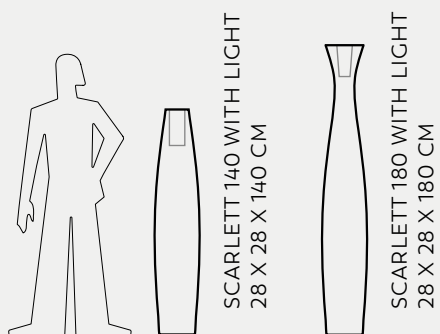

LIGHTS

SCARLETT

Christophe Pillet