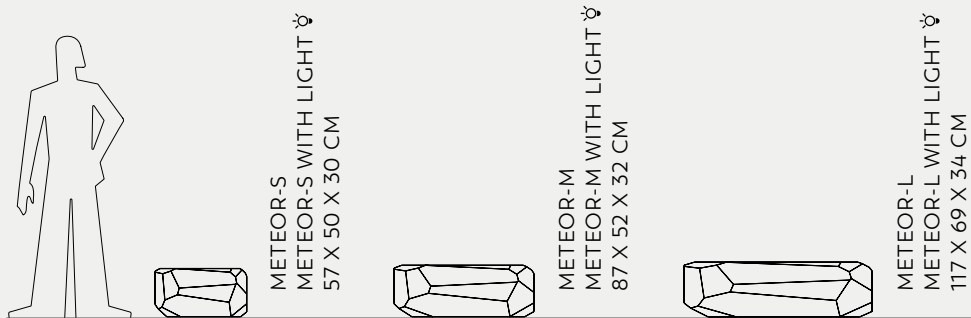

## COFFEE TABLES

**LOU LOU**

Raffaella Mangiarotti

*Lou Lou table — Matt metallic lacquered finishing*

*Lou Lou - Polyethylene top*

*Lou Lou – Matt metallic lacquered finishing*

COFFEE TABLES

**METEOR**