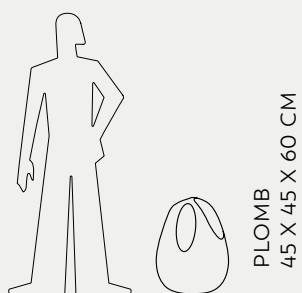

GIFTS

PLOMB

Karim Rashid