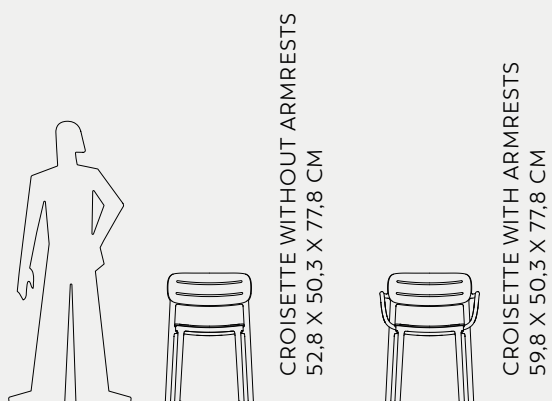

KUBRICK
pag. 248

SOLEA
pag. 260