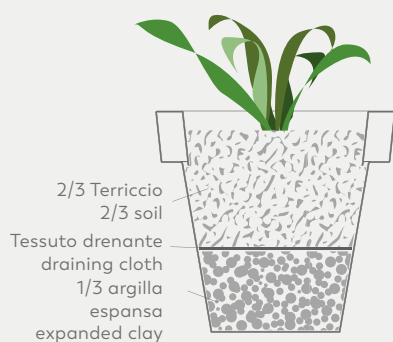

ISTRUZIONI PER INVASATURA

POTTING INSTRUCTIONS

Interno

Riempire il vaso con 1/3 in altezza di argilla espansa, posizionare uno strato di tessuto drenante e completare il riempimento con terriccio idoneo per la pianta da invasare. L'argilla espansa svolge la funzione di riserva d'acqua, trattenendo l'umidità in eccesso e rilasciandola nel caso essa sia insufficiente.

Indoor

Fill the pot with 1/3 in height of expanded clay, put a draining cloth and complete filling with soil suitable for the plant to pot. Expanded clay has the function of water reservoir, holding excess wet and releasing it in case it is insufficient.