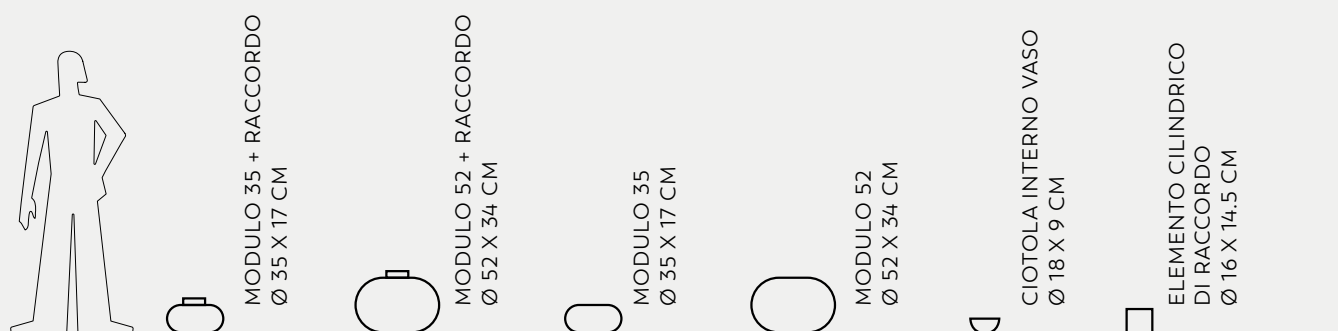

MISSED TREE
pag. 52

NEW_WAVE
pag. 56

SANTAVASE
pag. 60

THE VASES
pag. 62