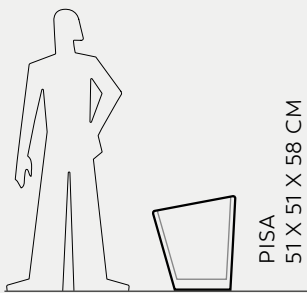

POTS

PISA

Denis Santachiara