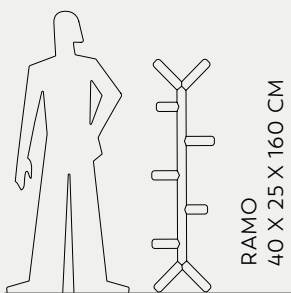

GIFTS

RAMO

Emanuelle Jacques