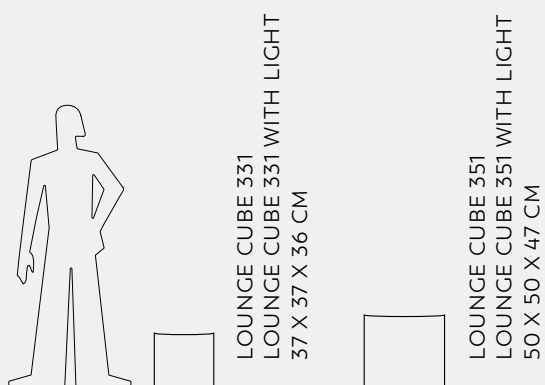

MOLESKIN FINISHING AVAILABLE

STOOLS

LOUNGE CUBE

Serralunga