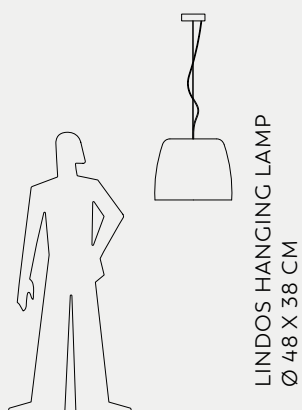

## LAMPA-DARIA

Luisa Bocchietto

*Lampa-Daria hanging lamp*

LINDOS HANGING LAMP  
Ø 48 X 38 CM

 ECO FRIENDLY FINISHING AVAILABLE  
 MOLESKIN FINISHING AVAILABLE

LIGHTS